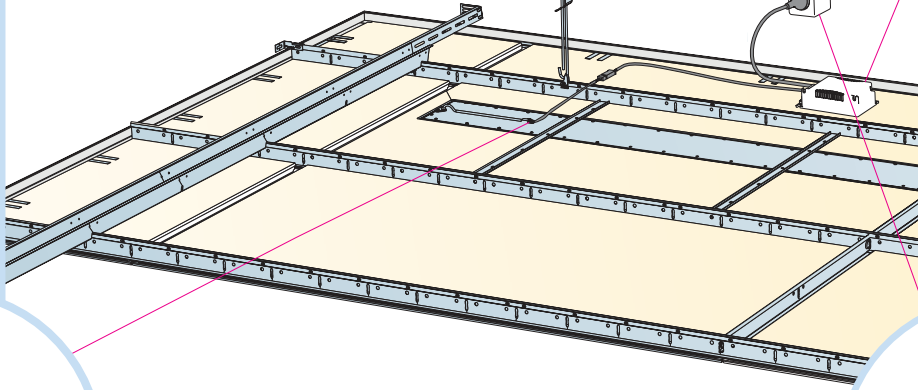

Edge E, Dg, Ds

On-Off

Alt 1