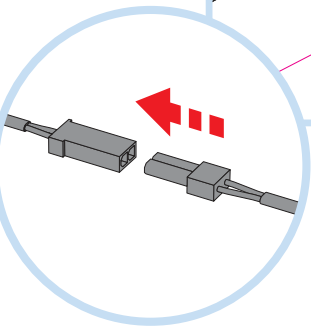

1. Ecophon Line LED Lp panel

2. Focus Lp (adjacent ceiling)

3. Ecophon Line standard On/Off Ballast (Alt. 1)

4. Ecophon Line Switch-DIM/DALI Ballast (Alt. 2)

**Ecophon**<sup>®</sup>  
SAINT-GOBAIN

A SOUND EFFECT ON PEOPLE

On-Off

Alt 1

Edge E, Dg, Ds

SwitchDIM/  
DALI

Alt 2