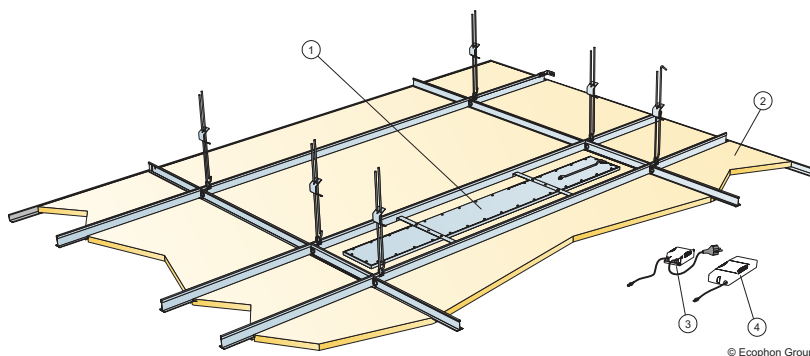

### M519

© Ecophon Group

1. Ecophon Line LED E, Dg T24

4. Ecophon Line SwitchDIM/  
DALI Ballast (Alt.2)

2. Focus E, Dg (adjacent ceiling)

3. Ecophon Line standard On/  
Off Ballast (Alt.1)

M520

© Ecophon Group

1. Ecophon Line LED Lp panel

2. Focus Lp (adjacent ceiling)

3. Ecophon Line standard On/Off Ballast (Alt. 1)

4. Ecophon Line Switch-DIM/DALI Ballast (Alt. 2)

**Ecophon**<sup>®</sup>  
SAINT-GOBAIN

A SOUND EFFECT ON PEOPLE