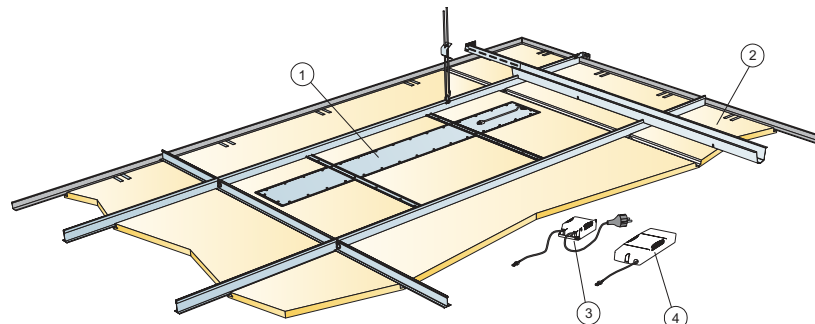

## Ecophon Line

Focus E, Ds, Dg, 1200x600  
Focus Lp 1200x150, 1200x300

**M517, M519, M520**

### M517

© Ecophon Group

1. Ecophon Line LED Ds  
T24 panel

4. Ecophon Line SwitchDIM/  
DALI Ballast (Alt.2)

2. Focus Ds (adjacent ceiling)

3. Ecophon Line standard On/  
Off Ballast (Alt.1)

### M519

© Ecophon Group

1. Ecophon Line LED E, Dg T24

4. Ecophon Line SwitchDIM/  
DALI Ballast (Alt.2)

2. Focus E, Dg (adjacent ceiling)

3. Ecophon Line standard On/  
Off Ballast (Alt.1)

M520

© Ecophon Group

1. Ecophon Line LED Lp panel

2. Focus Lp (adjacent ceiling)

3. Ecophon Line standard On/Off Ballast (Alt. 1)

4. Ecophon Line Switch-DIM/DALI Ballast (Alt. 2)

**Ecophon**<sup>®</sup>  
SAINT-GOBAIN

A SOUND EFFECT ON PEOPLE